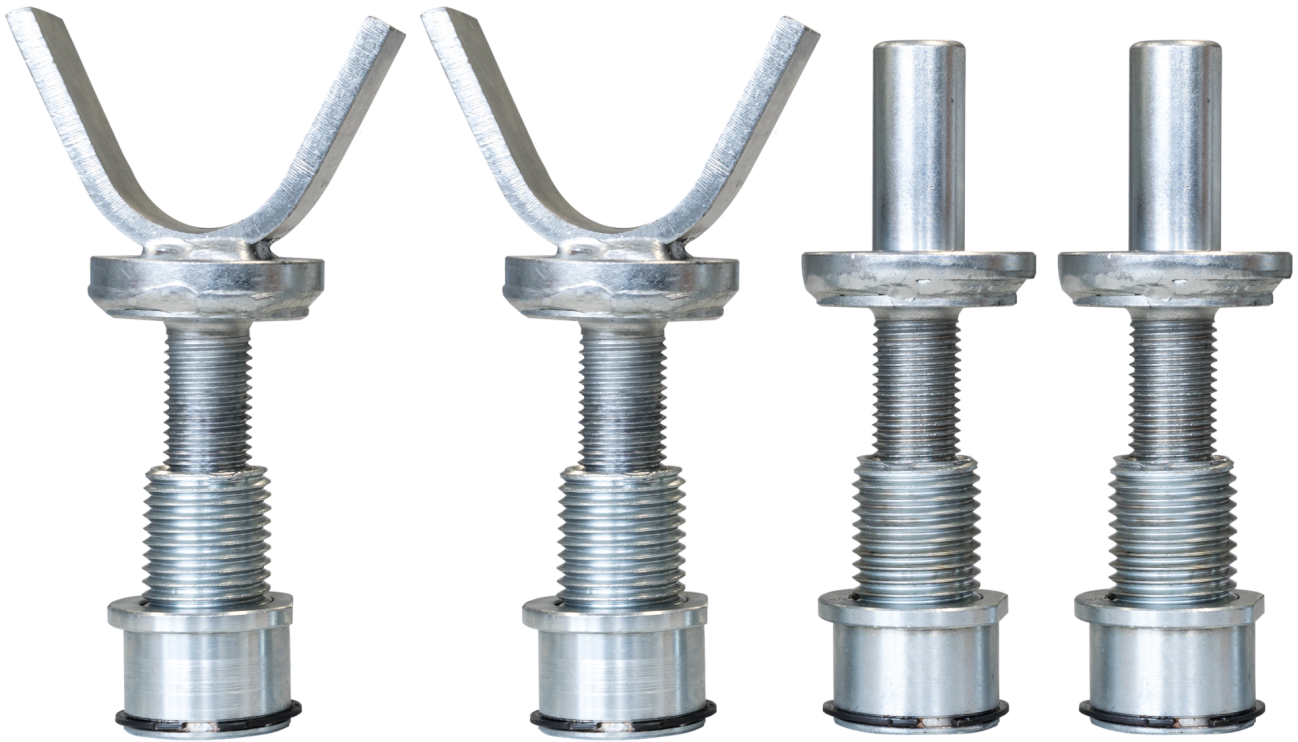

# Transporteraufnahme Set 3

## Obrázky produktu

---

## Short Description

---

für MB Sprinter bzw. VW Crafter ab Baujahr 2006

- Suitable for ATH Comfort lifts, from construction year 01/2021
- Only usable in combination with the adapter extensions 2 x 155mm = 2 x ATE2018-2 for reaching the lifting points
- Scope of delivery: 1 set with 4 lifting adapters, 2x pin form, 2x U-holder